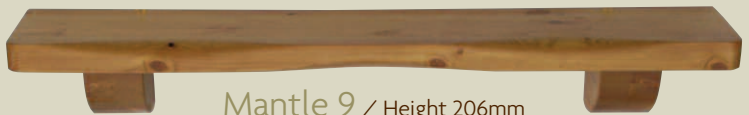

MRL's stove mantles can be installed in minutes, as all come fully assembled with "invisible" fixing brackets provided. All of our mantles are fully customisable, so please feel free to request any mantle design with any available corbel design.

Mantle 4 / Height 375mm

Mantle 7 / Height 273mm

Mantle 5 / Height 305mm

Mantle 8 / Height 317mm

Mantle 6 / Height 285mm

Mantle 9 / Height 206mm

Mantle 10 / Height 158mm

Mantle 13 / Height 406mm